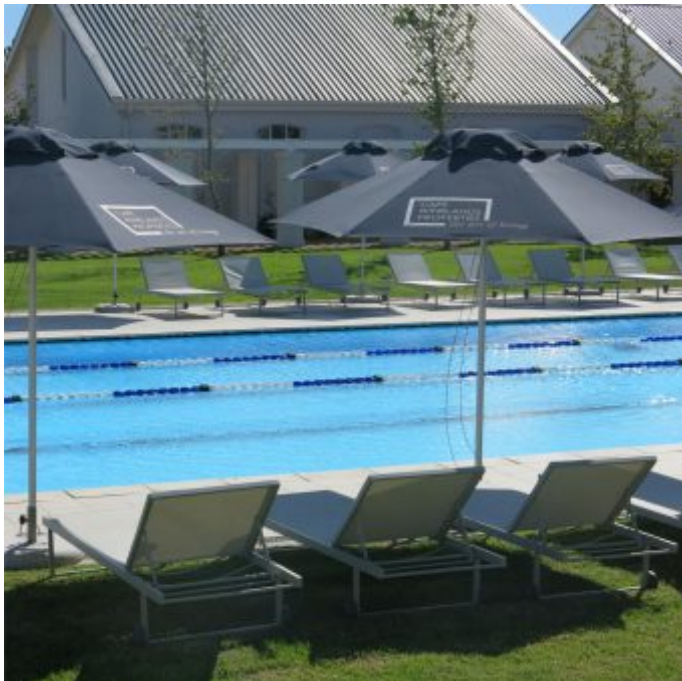

VAL DE VIE ESTATE PAARL

Date	December 2018
Location	Paarl - Western Cape
Client	Boogertmann & Partners
Category	Refurbishment
Areas	Outdoor Olympic Pool Restaurant Veranda Clubhouse Pool

THE BRIEF

Manufacture and deliver loungers for the Olympic pool area that do not require cushions & standing umbrellas with logos. For the Restaurant veranda, mobile stainless steel umbrellas and for the Clubhouse all weather chairs and tables requiring minimal maintenance.