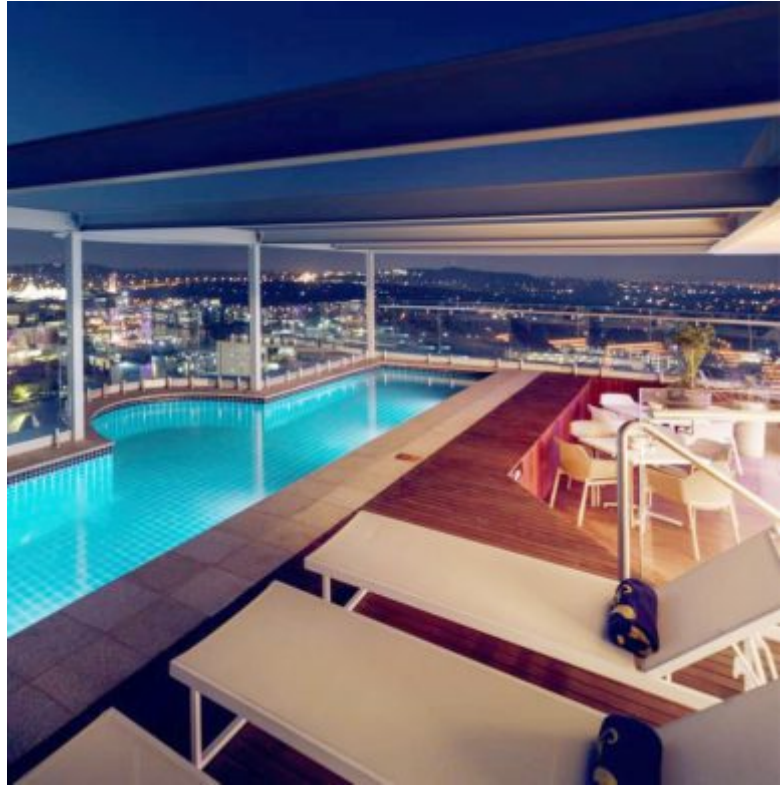

**THE MASLOW HOTEL
at TIME SQUARE
MENLYN MAIN
PRETORIA
SOUTH AFRICA**

Date	Feb 2018
Location	Pretoria - Tshwane
Client	Sun International
Category	New Build
Area	Pool Deck

THE BRIEF
Manufacture and deliver custom designed outdoor furniture as per design images and specifications approved by Black Smith Interiors & Sun International. This included dining chairs, tables, bar chairs, pool loungers and hanging pod chairs.

THE FURNITURE

CLOVELLY BAR CHAIRS: Rope woven aluminium frames

CLOVELLY SIDE CHAIRS: Rope woven aluminium frames

UMDONI POOL LOUNGERS: Aluminium frames with Textilene Panels

SIMOLA SIDE TABLES: Aluminium frame with HPL tops

RIVERSDALE CHAIRS: Aluminium frame with Textilene Panels

SIMOLA TABLES: Aluminium frame with hardened clear glass top

THE NEST: Hanging Chair with SS chain and stand