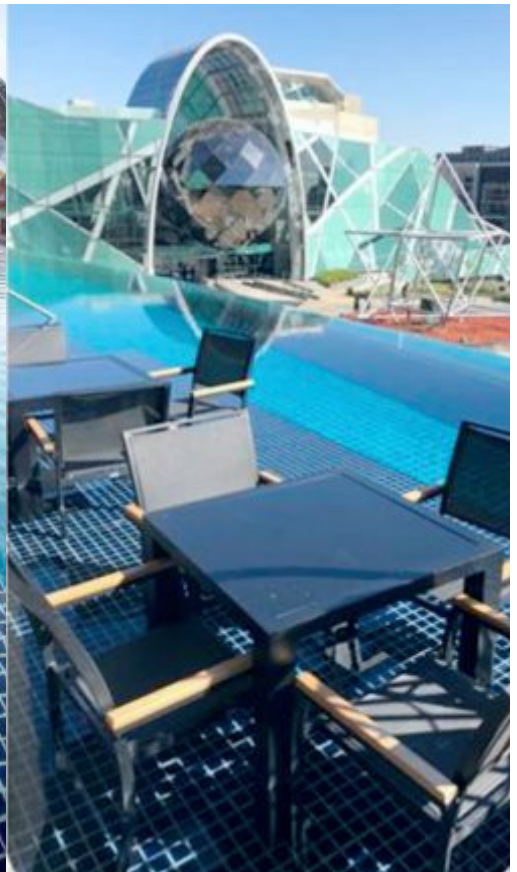

**THE MASLOW HOTEL
at TIME SQUARE
MENLYN MAIN
PRETORIA
SOUTH AFRICA**

Date	Feb 2018
Location	Pretoria - Tshwane
Client	Sun International
Category	New Build
Area	Pool Deck

THE BRIEF
Manufacture and deliver custom designed outdoor furniture as per design images and specifications approved by Black Smith Interiors & Sun International. This included dining chairs, tables, bar chairs, pool loungers and hanging pod chairs.

THE FURNITURE

CLOVELLY BAR CHAIRS: Rope woven aluminium frames

CLOVELLY SIDE CHAIRS: Rope woven aluminium frames

UMDONI POOL LOUNGERS: Aluminium frames with Textilene Panels

SIMOLA SIDE TABLES: Aluminium frame with HPL tops

RIVERSDALE CHAIRS: Aluminium frame with Textilene Panels

SIMOLA TABLES: Aluminium frame with hardened clear glass top

THE NEST: Hanging Chair with SS chain and stand