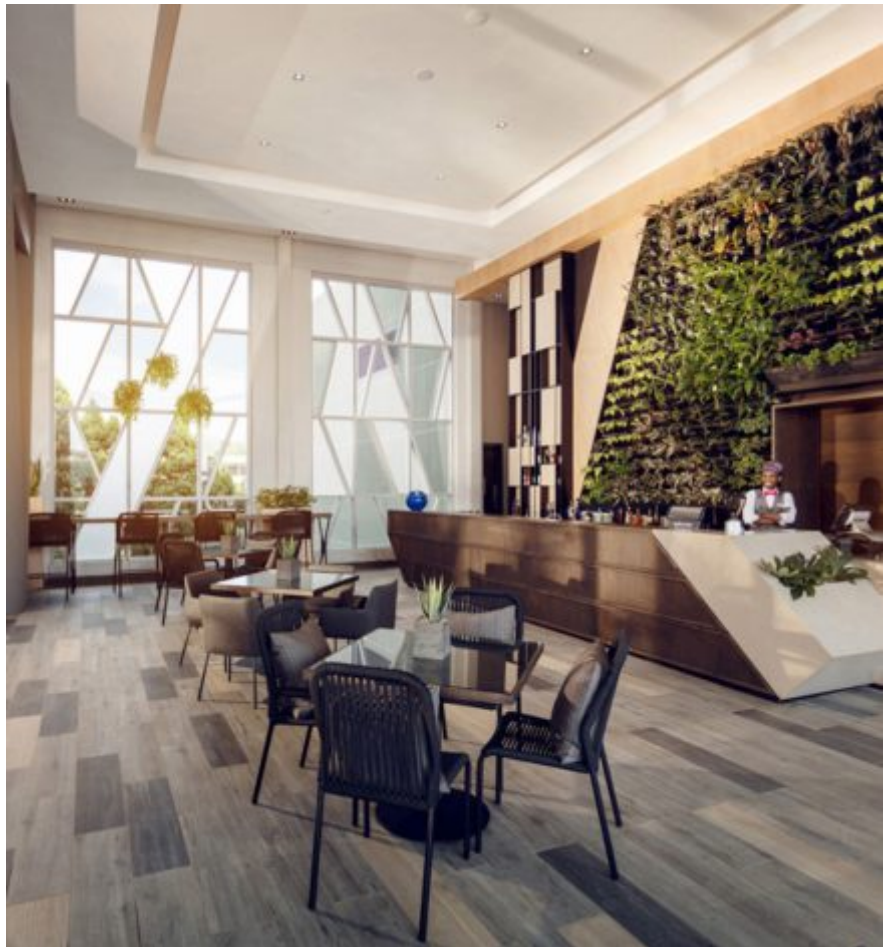

**THE MASLOW HOTEL
at TIME SQUARE
MENLYN MAIN
PRETORIA
SOUTH AFRICA**

Date	Feb 2018
Location	Pretoria - Tshwane
Client	Sun International
Category	New Build
Area	Pool Deck

THE BRIEF
Manufacture and deliver custom designed outdoor furniture as per design images and specifications approved by Black Smith Interiors & Sun International. This included dining chairs, tables, bar chairs, pool loungers and hanging pod chairs.

THE FURNITURE

CLOVELLY BAR CHAIRS: Rope woven aluminium frames

CLOVELLY SIDE CHAIRS: Rope woven aluminium frames

UMDONI POOL LOUNGERS: Aluminium frames with Textilene Panels

SIMOLA SIDE TABLES: Aluminium frame with HPL tops

RIVERSDALE CHAIRS: Aluminium frame with Textilene Panels

SIMOLA TABLES: Aluminium frame with hardened clear glass top

THE NEST: Hanging Chair with SS chain and stand