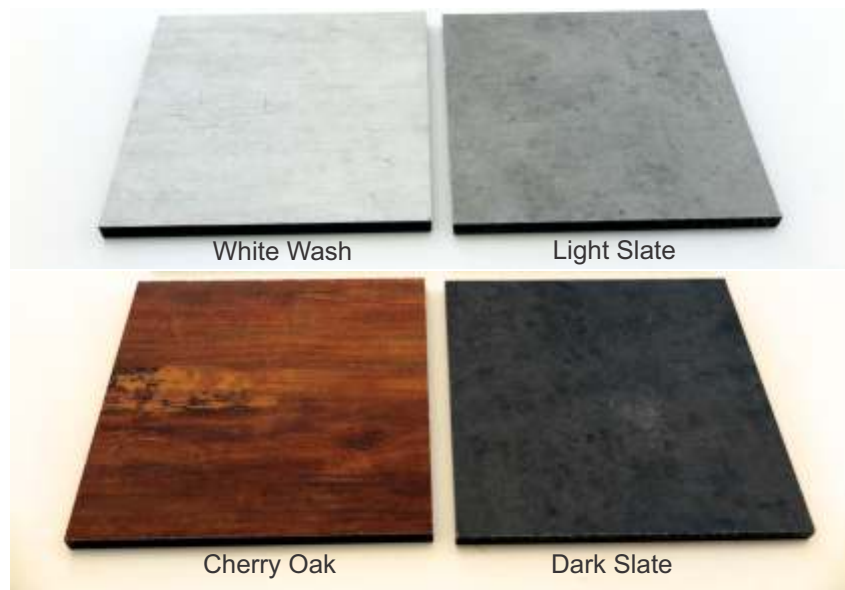

Textured Black

Silver

Silver Vein

Textured Brown

Light Brown

Aluminium Frame Standard Powder Coat Colours

On request we are able to powder coat in any pantone referenced colour

WHITE

BLACK

SAND

GREEN

ANTIQUE SILVER

ANTIQUE GREEN

ANTIQUE BRONZE

Cast Aluminium
Powder Coat Colour
Choices
with a
**THREE YEAR
WARRANTY**

Textilene Material Colour Choices

6 mm Polyester Braided Rope Colours 100% Weatherproof - 3 year anti-fade Warranty

Fibre Resin and HPL Colour Choices

Moulded Fibre Resin Table Top Colours

Made with Glass Fibre and Cellulose Resin. Totally suitable for outdoor conditions, scratch and stain resistant, 3 year warranty

8 mm HPL Table Tops

Made from High Pressure Cellulose Resin Totally suitable for outdoor conditions, scratch and stain resistant, 3 year warranty

KIAAT WOOD

is a dense and sturdy hardwood ideally suited for the manufacture of outdoor furniture. This tropical wood with a rich brown colour and appealing knotty grain is used for all our premium quality wood furniture.