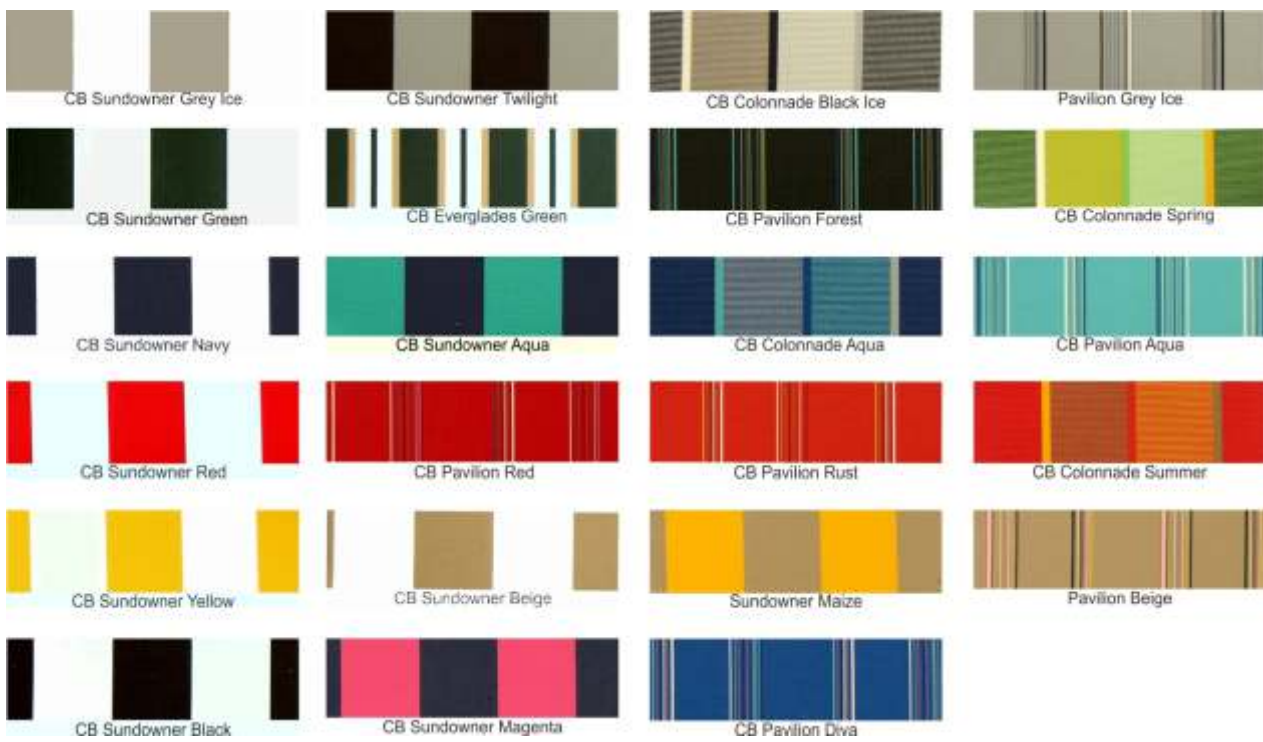

Cushion Fabrics

Our go-to standard for Cushion Fabrics is the made in SA Cedarbrook range. Solution dyed with a three year anti-fade Warranty. The Cedarbrook outdoor fabric is manufactured from solution dyed and UV stabilized polyester and acrylic yarns. Resistant to rotting and mildew, mild acids and alkalis and treated with Rucoguard fabric protector which acts as a repellent to water, oil, general soiling. View the full range www.cedarbrook.co.za

However we work with all the major SA Fabric Houses with a combined almost unlimited choice of outdoor fabrics.